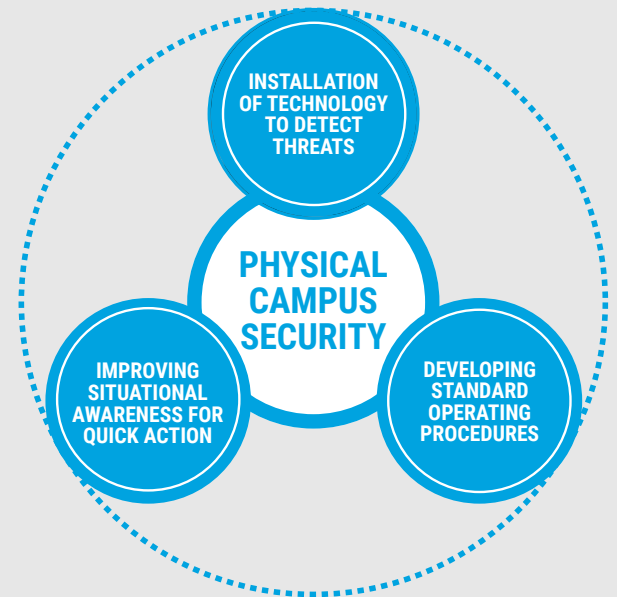

RETHINK CAMPUS SAFETY WITH ADVANCED ARTIFICIAL INTELLIGENCE TO DETECT A WIDE RANGE OF CONCEALED WEAPONS AND THREATS

HELP TO ENSURE STUDENTS CAN FEEL SAFE AND THRIVE WHILE AT SCHOOL

With an ever-evolving environment of safety threats and the intricacies of state and federal safety policies, establishing a holistic safety program can seem a daunting undertaking for any school administrator. School leaders must confront mounting challenges in keeping students safe amid rising violent crimes in many communities.

Traditional security solutions such as metal detectors and hand wands fall short of protecting students and faculty from unsafe incidents.

To balance freedom of movement and a safe learning environment, school leaders must take a meaningful and multi-faceted approach to security issues. One of the actions is to prevent any weapons from entering school premises. Motorola Solutions' [Concealed Weapons Detection \(CWD\)](#), powered by Evolv Technology, helps proactively keep people and campus safe by using advanced sensors and artificial intelligence to detect a wide range of concealed weapons and threats.

THE CHALLENGE

Integrating Security and Unrestricted Learning Experience on College Campuses in the U.S.

Campuses that are secure provide a better learning experience. However, today school leaders are faced with a conundrum on how to reduce security threats while maintaining free movement and discourse.

They must devise a thorough security plan based on physical and intangible components such as training exercises, investment in new intelligent technologies to create a secure campus (Moore et al., 2021). In the context of this whitepaper, we analyze physical security. A school leader's challenge is to focus on three critical aspects of physical security as shown below.